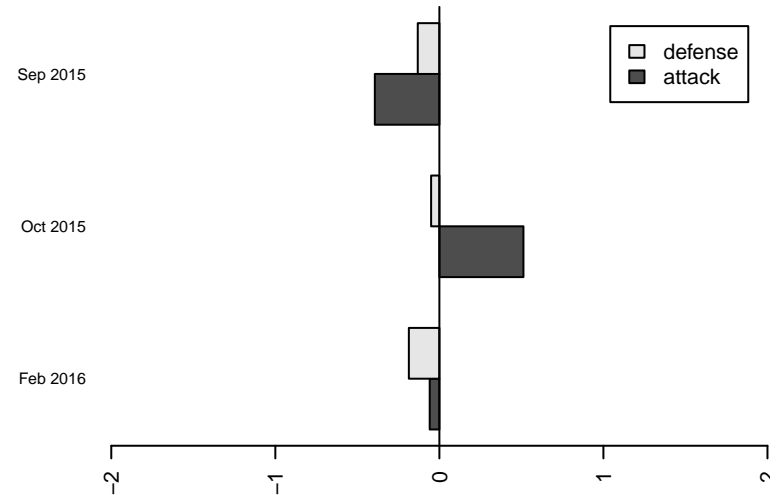

Coastal FC 2000B
 Dots are actual minus expected GF (blue circles) and GA (red triangles).
 Blue line is smoothed change in attack strength. Red is smoothed change in defense strength.

**attack and defense variance (black dot)
relative to other teams
and top 10 in region**

**attack and defense rating
relative to others at age
and all opponents in last 13 months**

**attack and defense rating
relative to others at age
and all opponents in last 13 months**

Performance relative to 13 month average

average number of goals per game relative to expected

Performance relative to 13 month average

average number of goals per game relative to expected

lot. A=Neither has attack advantage, B=Opponent has both attack and defense advantage, C=Opponent has both attack and defense disadvantage, D=Both have