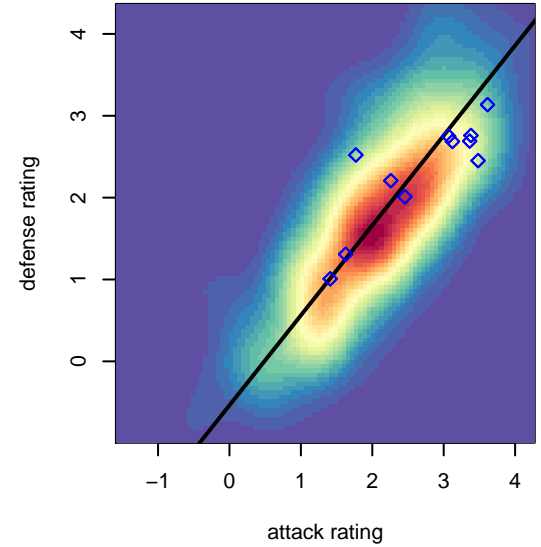

Coastal FC 2000B

Coastal FC
 Surrey, BC
 B00 total strength=1753
 attack=28.65 defense=25.82
 fall league = BCSPL 2000 U15
 spr league = Spr BCSPL 2000 U16

alt names used:
 Coastal FC
 Coastal FC

Venues played:
 2015 Spr BCSPL 2000 U16
 2015 SX Cup U16
 2015 BCSPL 2000 U15
 2015 United College Showcase U15-16
 2015 Whitecaps Invitational U16

Coastal FC 2000B
 Dots are actual minus expected GF (blue circles) and GA (red triangles).
 Blue line is smoothed change in attack strength. Red is smoothed change in defense strength.

**attack and defense variance (black dot)
relative to other teams
and top 10 in region**

**attack and defense rating
relative to others at age
and all opponents in last 13 months**

**attack and defense rating
relative to others at age
and all opponents in last 13 months**

Performance relative to 13 month average

average number of goals per game relative to expected

Performance relative to 13 month average

average number of goals per game relative to expected

lot. A=Neither has attack advantage, B=Opponent has both attack and defense advantage, C=Opponent has both attack and defense disadvantage, D=Both have