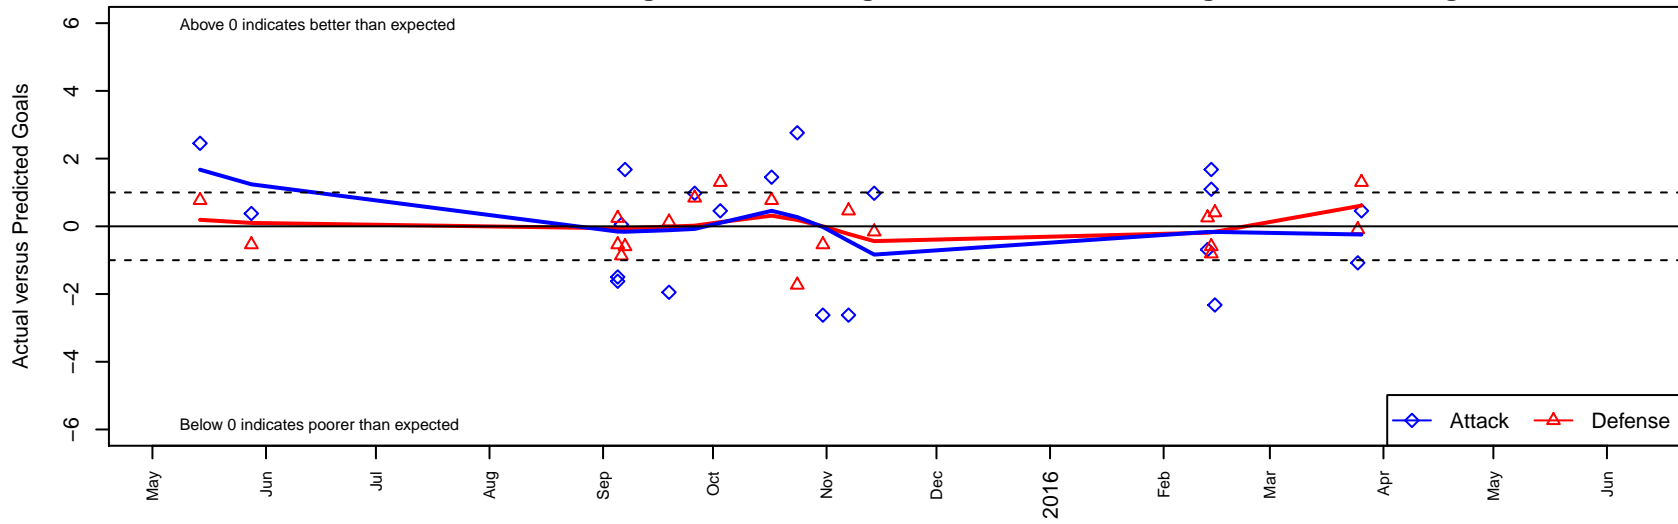

Coastal FC 2000B

Coastal FC
 Surrey, BC
 B00 total strength=1753
 attack=28.65 defense=25.82
 fall league = BCSPL 2000 U15
 spr league = Spr BCSPL 2000 U16

alt names used:
 Coastal FC
 Coastal FC

Venues played:
 2015 Spr BCSPL 2000 U16
 2015 SX Cup U16
 2015 BCSPL 2000 U15
 2015 United College Showcase U15-16
 2015 Whitecaps Invitational U16

Coastal FC 2000B
 Dots are actual minus expected GF (blue circles) and GA (red triangles).
 Blue line is smoothed change in attack strength. Red is smoothed change in defense strength.

**attack and defense variance (black dot)
relative to other teams
and top 10 in region**

**attack and defense rating
relative to others at age
and all opponents in last 13 months**

**attack and defense rating
relative to others at age
and all opponents in last 13 months**

Performance relative to 13 month average

average number of goals per game relative to expected

Performance relative to 13 month average

average number of goals per game relative to expected

lot. A=Neither has attack advantage, B=Opponent has both attack and defense advantage, C=Opponent has both attack and defense disadvantage, D=Both have